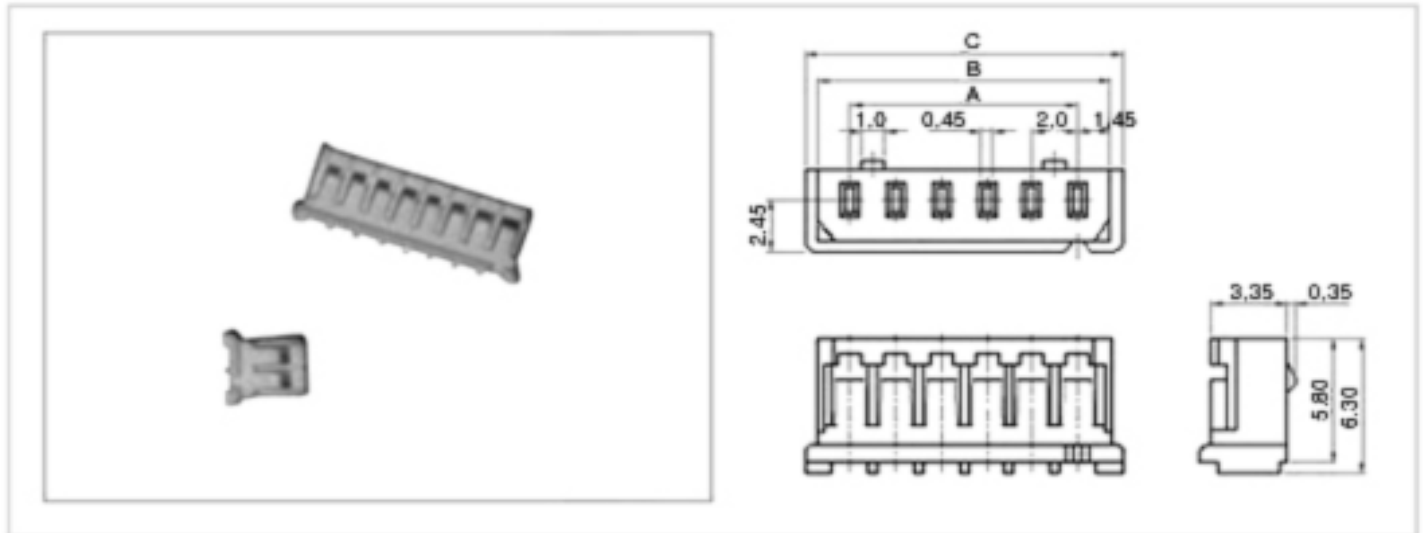

GH 200 (LOCK HOUSING)

(mm)

PART NO.	A	B	PART NO.	A	B
GH 200-02	2.0	5.8	GH 200-09	16.0	19.8
GH 200-03	4.0	7.8	GH 200-10	18.0	21.8
GH 200-04	6.0	9.8	GH 200-11	20.0	23.8
GH 200-05	8.0	11.8	GH 200-12	22.0	25.8
GH 200-06	10.0	13.8	GH 200-13	24.0	27.8
GH 200-07	12.0	15.8	GH 200-14	26.0	29.8
GH 200-08	14.0	17.8	GH 200-15	28.0	31.8